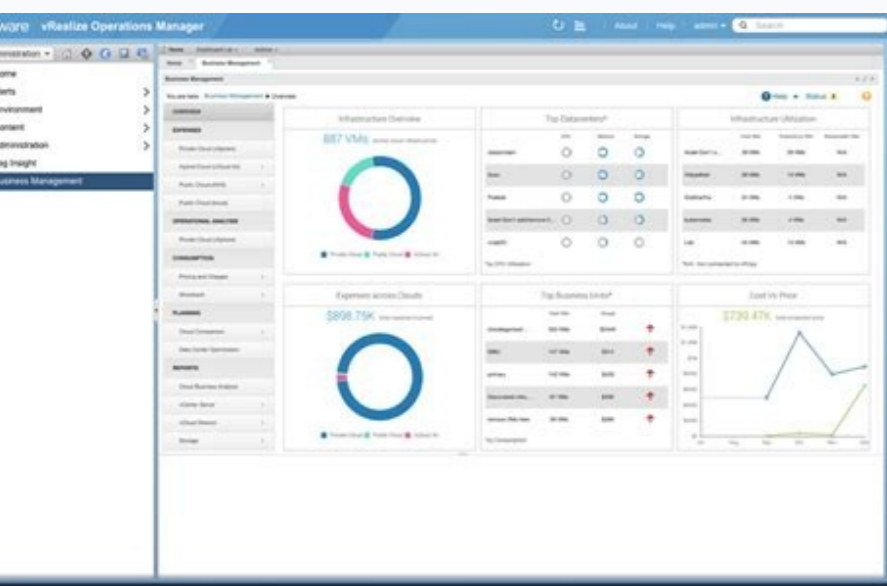

Automated SOC Operations

Benefits

Integration Features:

Compatibility

Introduction

The Dell EMC Virtual Storage Integrator (VSI) for VMware vSphere Web Client is a vCenter plug-in that enables administrators to view, manage, and optimize storage.

Deploy the VSI appliance

To deploy the VSI appliance:

1. Download the latest Solutions Integration Service OVA file from the following location:
  <https://support.emc.com/products/32161_VSI-Series>
2. Log in to the vSphere Web Client.
3. On the **Home** page, go to **Hosts and Clusters**.
4. Right-click the vCenter cluster and select **Deploy OVF Template**.

The following message appears:

This site is using the VMware Client Integration Plug-In. Do you want to allow it to access your operating system?

5. Click **Allow**.

The Deploy OVF Template wizard appears.

6. At **Select source**, enter the location of the Solutions Integration Service OVA file, and then click **Next**.
7. On the **Review details** page, verify that the information is correct, and then click **Next**.
8. Accept the End User License Agreement (EULA), and then click **Next**.
9. At **Select name and folder**, enter a name for the destination folder if you want to change it from the default location.
10. Select the folder or datacenter location where you want to save the Solutions Integration Service OVA file, and then click **Next**.
11. At **Select a resource**, select the compute resource, and then click **Next**.